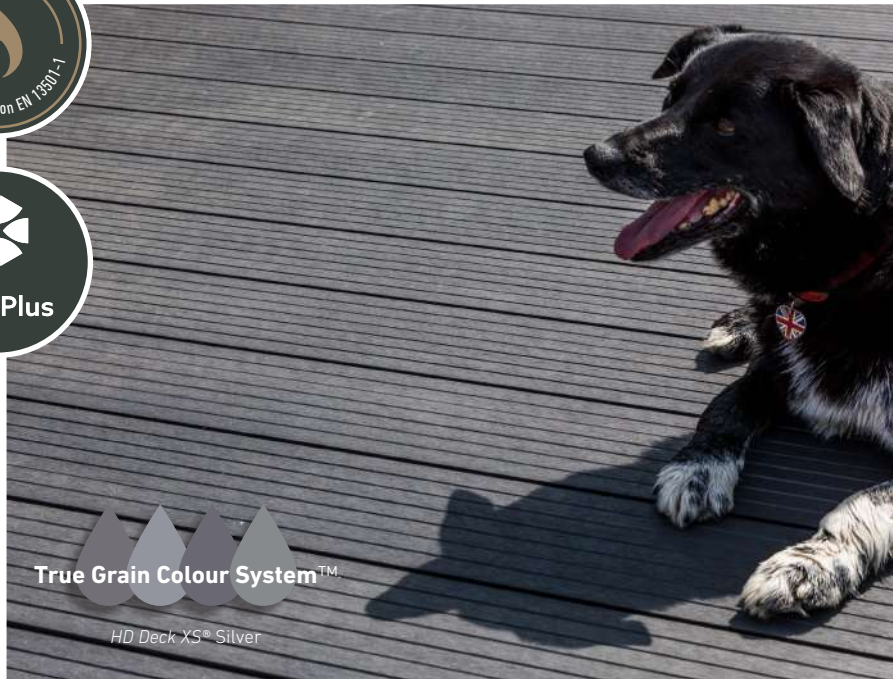

Lava

Silver

Walnut

HD DECK® XS FIRE

HD Deck XS® Fire offers the same benefits of HD Deck XS® but is **class B fire rated**. The higher rating provides customers with balconies, verandas and roof terraces peace of mind fire protection. Available in Slate only.

Low Maintenance & Long Life

- Will not rot or decay
- Will not warp
- No staining, treating or painting

Friendly to the Environment

- FSC® 100% certified timber
- Recycled plastics
- Socially responsible

Safe & Child Friendly

- Will not splinter
- Slip resistant
- No hazardous substances

Our **secret clip system** ensures a clean finished install on your deck without the need for unsightly screws.

Starter Clip & Screw